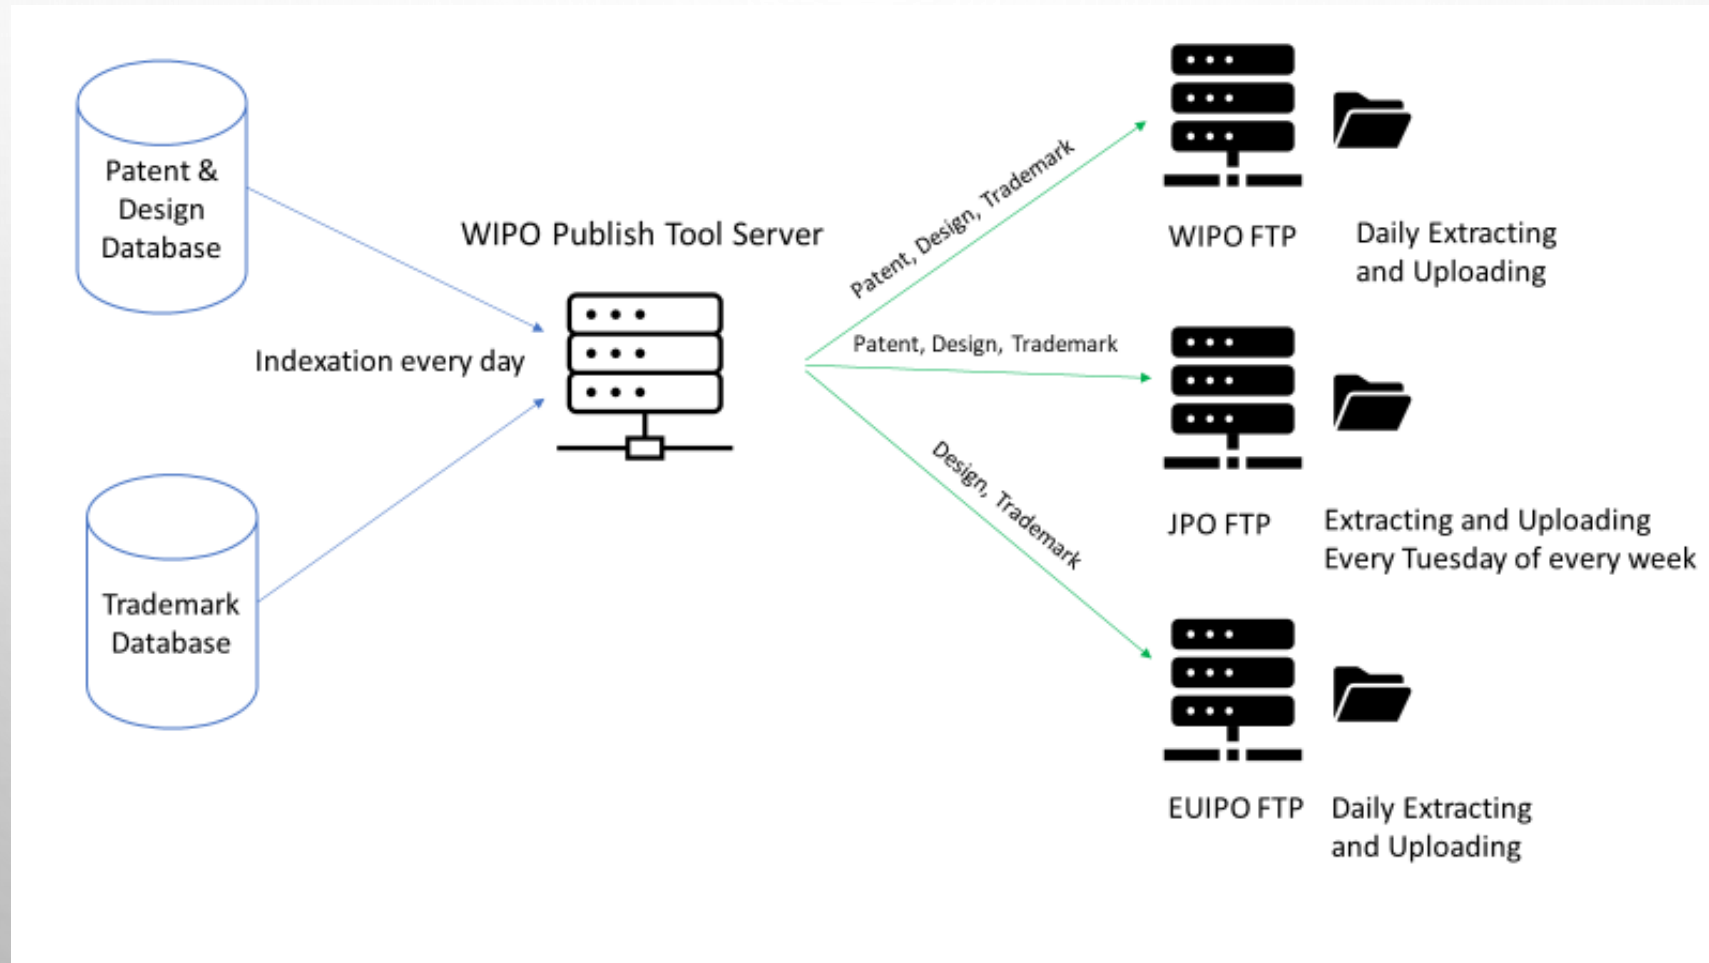

DIP SHARING DATA