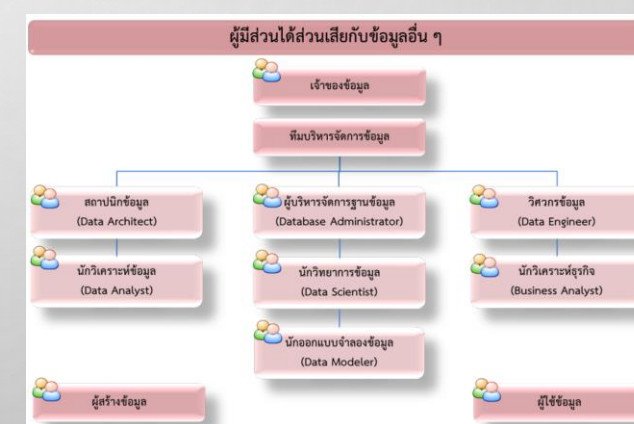

DIP E-SERVICE

- E-FILING

- TM
- PAT
- DESIGNS

DIP E-SERVICE

- IP SEARCH
 - TM , IMAGE SEARCH
 - PAT
 - DESIGNS

The screenshot displays the DIP E-SERVICE website interface. At the top, there is a navigation bar with the DIP logo and the text 'กรมทรัพย์สินทางปัญญา DEPARTMENT OF INTELLECTUAL PROPERTY'. A search bar is present with a dropdown menu set to 'ทั้งหมด' and a search button. Below the search bar, there is a button labeled 'กำหนดเงื่อนไขการค้นหา'. The main content area features a table with three columns: 'ประเภทรายการ', 'จำนวนรายการ', and 'ข้อมูล'. The table lists three categories of intellectual property records.

DIP SHARING DATA

DIGITALIZATION OF PUBLIC ADMINISTRATION AND SERVICES DELIVERY ACT, B.E. 2562 (2019)

- 2023 START STUDY DATA GOVERNANCE OF DIP

- DATA MANAGEMENT

- DATA MANAGEMENT POLICY (1ST DRAFT)
- DATA MANAGEMENT GUIDELINE (1ST DRAFT)

- DATA GOVERNANCE

- DATA GOVERNANCE STRUCTURE

- (DATA GOVERNANCE COUNCIL)
- (DATA STEWARD TEAM)
- (DATA STAKEHOLDERS)

The image features a light gray background with a subtle radial gradient. In the top-left and bottom-right corners, there are several realistic water droplets of various sizes, rendered with soft shadows and highlights to give them a three-dimensional appearance. The text "THANK YOU" is centered in the middle of the page.