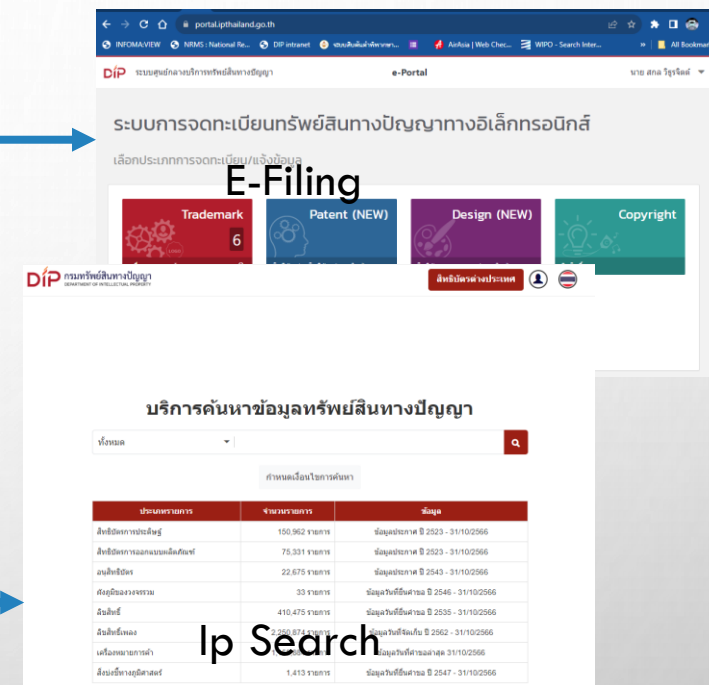

The background of the slide is a light gray gradient with several realistic water droplets of various sizes scattered across it. The droplets have highlights and shadows, giving them a three-dimensional appearance.

GOVERNMENT DIGITAL SERVICE JOURNEY EXPERIENCES

THAILAND

LOMBOK, INDONESIA

NOVEMBER 6 TO 10, 2023

JOURNEY OF PATENT SYSTEM / DESIGN PATENT SYSTEM / TRADEMARKS SYSTEM

- 2010 PATENT AND DESIGN PATENT SYSTEM
 - PATENT SEARCH/WORK FLOW
- 2016 DESIGN PATENT SYSTEM
- 2017 TRADEMARKS SYSTEM
- 2019 E-FILING
 - PAT/TM/DS
- 2019 DATA WAREHOUSE (CLOUD)
 - SEARCH IP(PAT/TM/DS)
 - DATA EXCHANG (PAT/TM/DS)

DIP E-SERVICE

- E-FILING

- TM
- PAT
- DESIGNS

DIP E-SERVICE

- IP SEARCH
 - TM , IMAGE SEARCH
 - PAT
 - DESIGNS

The screenshot displays the DIP E-SERVICE website interface. At the top, there is a navigation bar with the DIP logo and the text 'กรมทรัพย์สินทางปัญญา DEPARTMENT OF INTELLECTUAL PROPERTY'. A search bar is present with a dropdown menu set to 'ทั้งหมด' and a search button. Below the search bar, there is a button labeled 'กำหนดเงื่อนไขการค้นหา'. The main content area features a table with three columns: 'ประเภทรายการ', 'จำนวนรายการ', and 'ข้อมูล'. The table lists three categories of intellectual property records.