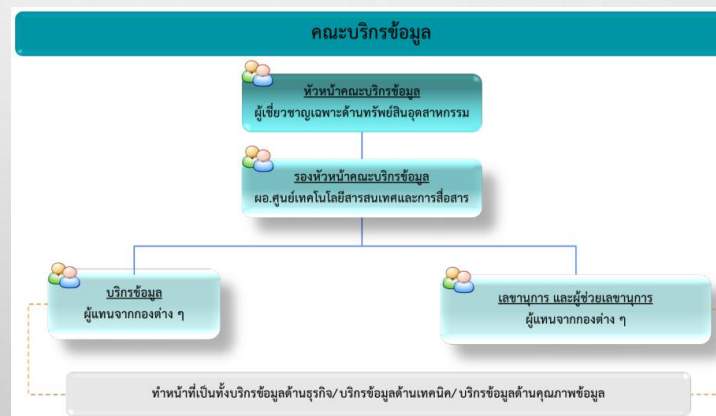

DIP E-SERVICE

- E-FILING

- TM
- PAT
- DESIGNS

DIP E-SERVICE

- IP SEARCH
 - TM , IMAGE SEARCH
 - PAT
 - DESIGNS

The screenshot displays the DIP E-SERVICE website interface. At the top, there is a navigation bar with the DIP logo and the text 'กรมทรัพย์สินทางปัญญา DEPARTMENT OF INTELLECTUAL PROPERTY'. A search bar is present with a dropdown menu set to 'ทั้งหมด' and a search button. Below the search bar, there is a button labeled 'กำหนดเงื่อนไขการค้นหา'. The main content area features a table with three columns: 'ประเภทรายการ', 'จำนวนรายการ', and 'ข้อมูล'. The table lists three categories of intellectual property records.

DIP SHARING DATA

DIGITALIZATION OF PUBLIC ADMINISTRATION AND SERVICES DELIVERY ACT, B.E. 2562 (2019)

- 2023 START STUDY DATA GOVERNANCE OF DIP

- DATA MANAGEMENT

- DATA MANAGEMENT POLICY (1ST DRAFT)
- DATA MANAGEMENT GUIDELINE (1ST DRAFT)

- DATA GOVERNANCE

- DATA GOVERNANCE STRUCTURE

- (DATA GOVERNANCE COUNCIL)
- (DATA STEWARD TEAM)
- (DATA STAKEHOLDERS)

The image features a light gray background with a subtle radial gradient. In the top-left and bottom-right corners, there are several realistic water droplets of various sizes, rendered with soft shadows and highlights to give them a three-dimensional appearance. The text "THANK YOU" is centered in the middle of the page.